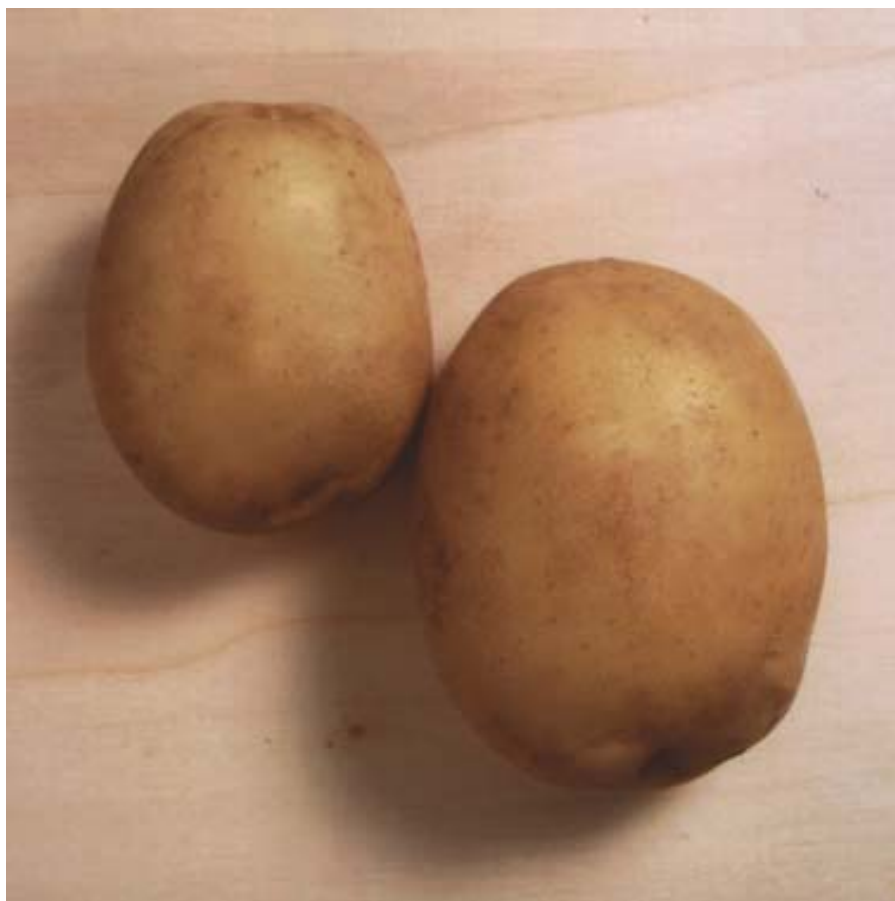

NORIKA Varieties - Sonate NN maincrop

Maturity	late maincrop
Tubers	round oval to oval, medium sized to big tubers with shallow eyes, nice shape, smooth skin, yellow flesh
Plant	medium tall to tall, very rapid and strong foliage development, good ground cover, erect to semi-erect, numerous white flowers
Resistance to Viruses	PVY- moderately high / PLRV- rather susceptible
Nematodes	Ro1 and Ro4
Potato Wart Disease	none
Foliage Blight	rather susceptible
Common Scab	moderate
Yield	high yielding, starch content about 18 %
Storability	very good
additional remarks	multipurpose variety with very good processing traits

“The late multipurpose”

*Flower and Light Sprout
SONATE NN*